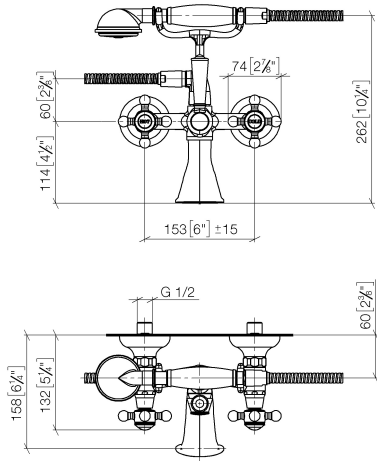

25 023 360

- 160mm projection
- Hand shower: COMPACT RAIN, max. flow rate 9 l/min (at 3 bar)
- spout: rectangular normal flow
- wall bracket
- rotary diverter for bath/shower
- rosette Ø 70 mm
- 1/2" connection
- gauge 153 mm
- metal shower hose 1250mm with integrated anti-twist protection
- max. spout flow rate 26 l/min

25 023 360

mm [inches]

**Flow rate chart**

**Certificates**

WRAS\_1512014. Belgaqua\_21-378-27\_2.

25 023 360

Parts for other finishes can be found here: [Brushed](#)  
[Platinum](#)

25 023 360

Spare parts list

No.	Item Number	Name	Quantity used	Delivery time
1	28 002 970-00	MADISON Metal hand shower with porcelain insert (white) - Chrome	1	10
2	28 104 970-00	Metal shower hose 1/2" x 1/2" x 1250 mm - Chrome	1	2
3	90 14 20 002 00 90	seal	1	2
4	04 17 20 010 00-00	holder	1	10
5	04 20 36 002 07-00	handle ( hot )	1	10
6	09 26 01 011 90	accessories	1	2
7	90 15 01 001 00 90	diverter	1	2
8	09 23 10 007 90	nut	1	2
9	09 30 30 062-00	screw	1	10
10	11 170 370-00	MADISON Lever insert - Chrome	1	10
11	09 28 22 013 90	pipe	1	2
12	09 18 20 011-00	base	1	10
13	09 30 30 064-00	screw	1	10
14	04 11 04 030 00 90	connection	2	2
15	09 27 39 010-00	rosette	2	10
16	04 29 05 014 00 90	nipple	2	2
17	09 23 30 010-00	nut	2	10
18	90 21 10 010 00 90	insert	1	2
19	90 14 10 056 00 90	seal	1	2
20	09 24 03 123 20 90	nipple	1	2
21	09 14 10 022 90	seal	1	2
22	90 31 11 030 00 90	pin	1	2
23	09 11 06 033 20-00	spout	1	10
24	90 90 03 131 00 90	top	2	2
25	09 21 02 055-00	cover	2	10
26	04 20 36 002 06-00	handle ( cold )	1	10
27	09 20 36 002-00	handle	2	10
28	09 20 36 004-00	handle	8	10
29	09 20 83 006 90	handle	2	2
30	09 26 01 010 90	accessories	1	2
31	09 20 36 005-00	handle	2	10
32	04 30 30 029 00 90	fixing set	2	2