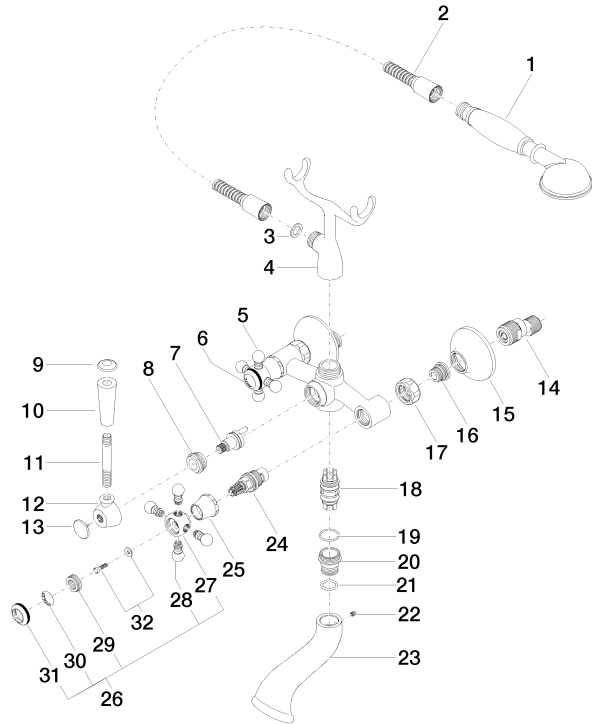

25 023 360

- 160mm projection
- Hand shower: COMPACT RAIN, max. flow rate 9 l/min (at 3 bar)
- spout: rectangular normal flow
- wall bracket
- rotary diverter for bath/shower
- rosette Ø 70 mm
- 1/2" connection
- gauge 153 mm
- metal shower hose 1250mm with integrated anti-twist protection
- max. spout flow rate 26 l/min

Intrinsic protection against back flow.

	Chrome	25 023 360-00
	Brushed Platinum	25 023 360-06
	Platinum	25 023 360-08
	Durabress (23kt Gold)	25 023 360-09
	Brushed Durabress (23kt Gold)	25 023 360-28
	Brushed Dark Platinum	25 023 360-99

25 023 360

mm [inches]

**Flow rate chart**

**Certificates**

WRAS\_1512014. Belgaqua\_21-378-27\_2.

25 023 360

Parts for other finishes can be found here: [Brushed](#)  
[Platinum](#)

25 023 360

Spare parts list

No.	Item Number	Name	Quantity used	Delivery time
1	28 002 970-00	MADISON Metal hand shower with porcelain insert (white) - Chrome	1	10
2	28 104 970-00	Metal shower hose 1/2" x 1/2" x 1250 mm - Chrome	1	2
3	90 14 20 002 00 90	seal	1	2
4	04 17 20 010 00-00	holder	1	10
5	04 20 36 002 07-00	handle ( hot )	1	10
6	09 26 01 011 90	accessories	1	2
7	90 15 01 001 00 90	diverter	1	2
8	09 23 10 007 90	nut	1	2
9	09 30 30 062-00	screw	1	10
10	11 170 370-00	MADISON Lever insert - Chrome	1	10
11	09 28 22 013 90	pipe	1	2
12	09 18 20 011-00	base	1	10
13	09 30 30 064-00	screw	1	10
14	04 11 04 030 00 90	connection	2	2
15	09 27 39 010-00	rosette	2	10
16	04 29 05 014 00 90	nipple	2	2
17	09 23 30 010-00	nut	2	10
18	90 21 10 010 00 90	insert	1	2
19	90 14 10 056 00 90	seal	1	2
20	09 24 03 123 20 90	nipple	1	2
21	09 14 10 022 90	seal	1	2
22	90 31 11 030 00 90	pin	1	2
23	09 11 06 033 20-00	spout	1	10
24	90 90 03 131 00 90	top	2	2
25	09 21 02 055-00	cover	2	10
26	04 20 36 002 06-00	handle ( cold )	1	10
27	09 20 36 002-00	handle	2	10
28	09 20 36 004-00	handle	8	10
29	09 20 83 006 90	handle	2	2
30	09 26 01 010 90	accessories	1	2
31	09 20 36 005-00	handle	2	10
32	04 30 30 029 00 90	fixing set	2	2